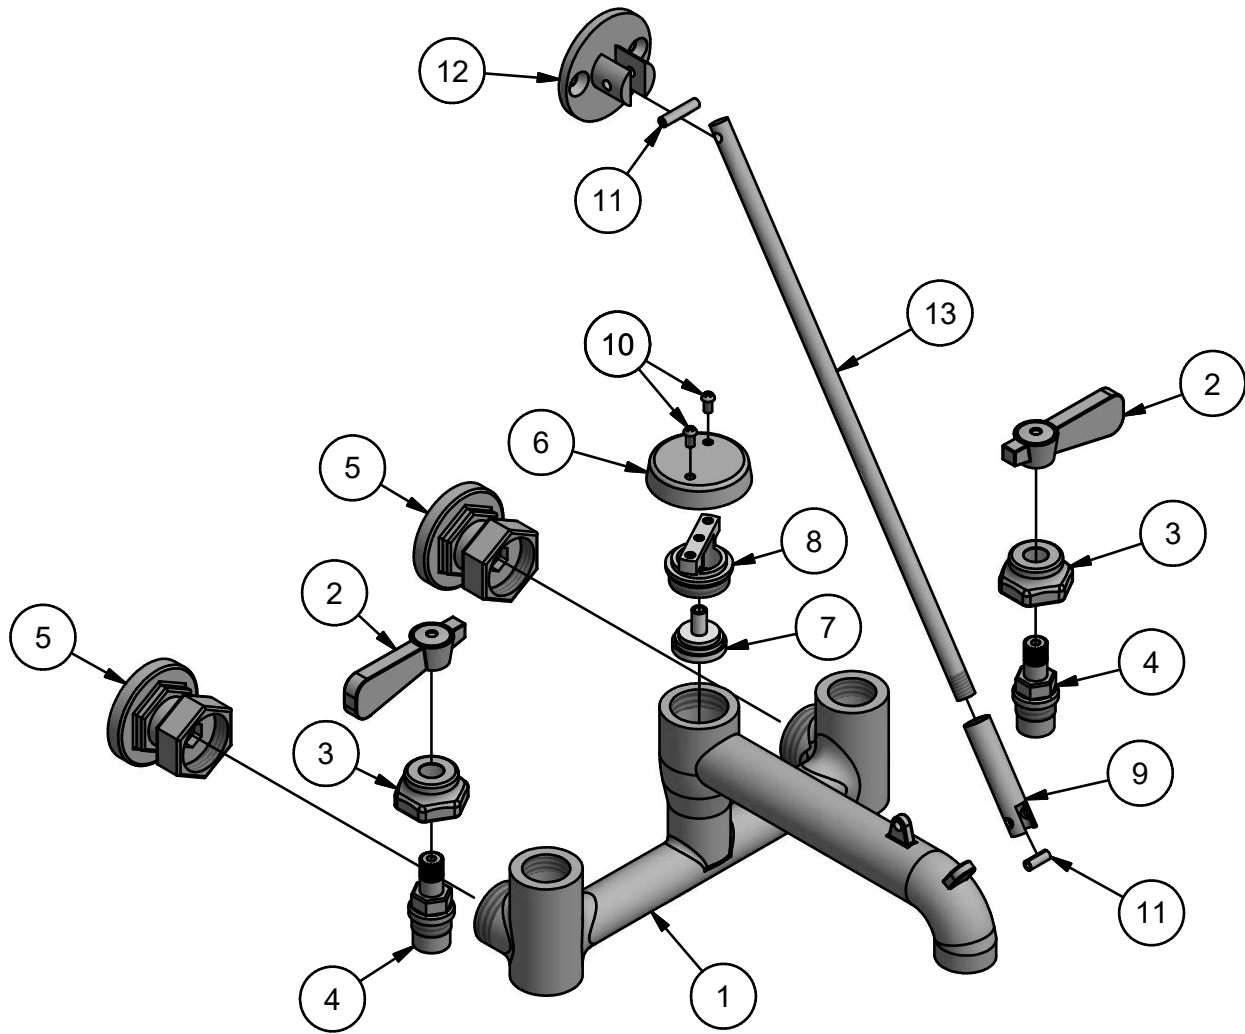

Service Faucet with Vacuum Breaker

Model: BKSF-WB3

Product Specifications:

- Wall Bracket Included
- Integral Bucket Holder on Spout
- Garden Hose Threading on Spout
- Integral Check Valves
- 1/4 turn ceramic valves
- 1/2" NPS female inlets
- 8" On Center Wall Mount

Features:

- Integral Vacuum Breaker

Service Faucet with Vacuum Breaker

Model: BKSF-WB3

Exploded Parts Detail:

Diagram #	Quantity	Part Number	Description
1	1	BKSF-WB3-XX	Faucet Body
2	2	BKF-SBH	Handle Assembly
3	2	BKF-BONNET	Valve Bonnet
4	2	BKF-(HV/CV)-G	Hot / Cold Valve
5	2	BKF-ESC	Escutcheon
6	1	BKSF-VBC	Vac Breaker Cap
7	1	BKSF-VBS	Plastic Vac Breaker Seal

Diagram #	Quantity	Part Number	Description
8	1	BKSF-WB3-PVBS	Plastic Vac Breaker
9	1	BKSF-VS	Wall Support Sleeve
10	2	BKSF-WSS	Vac Cap Screw
11	2	BKSF-VCS	Pin
12	1	BKSF-WB	Wall Bracket
13	1	BKSF-WB-R	Wall Support Rod