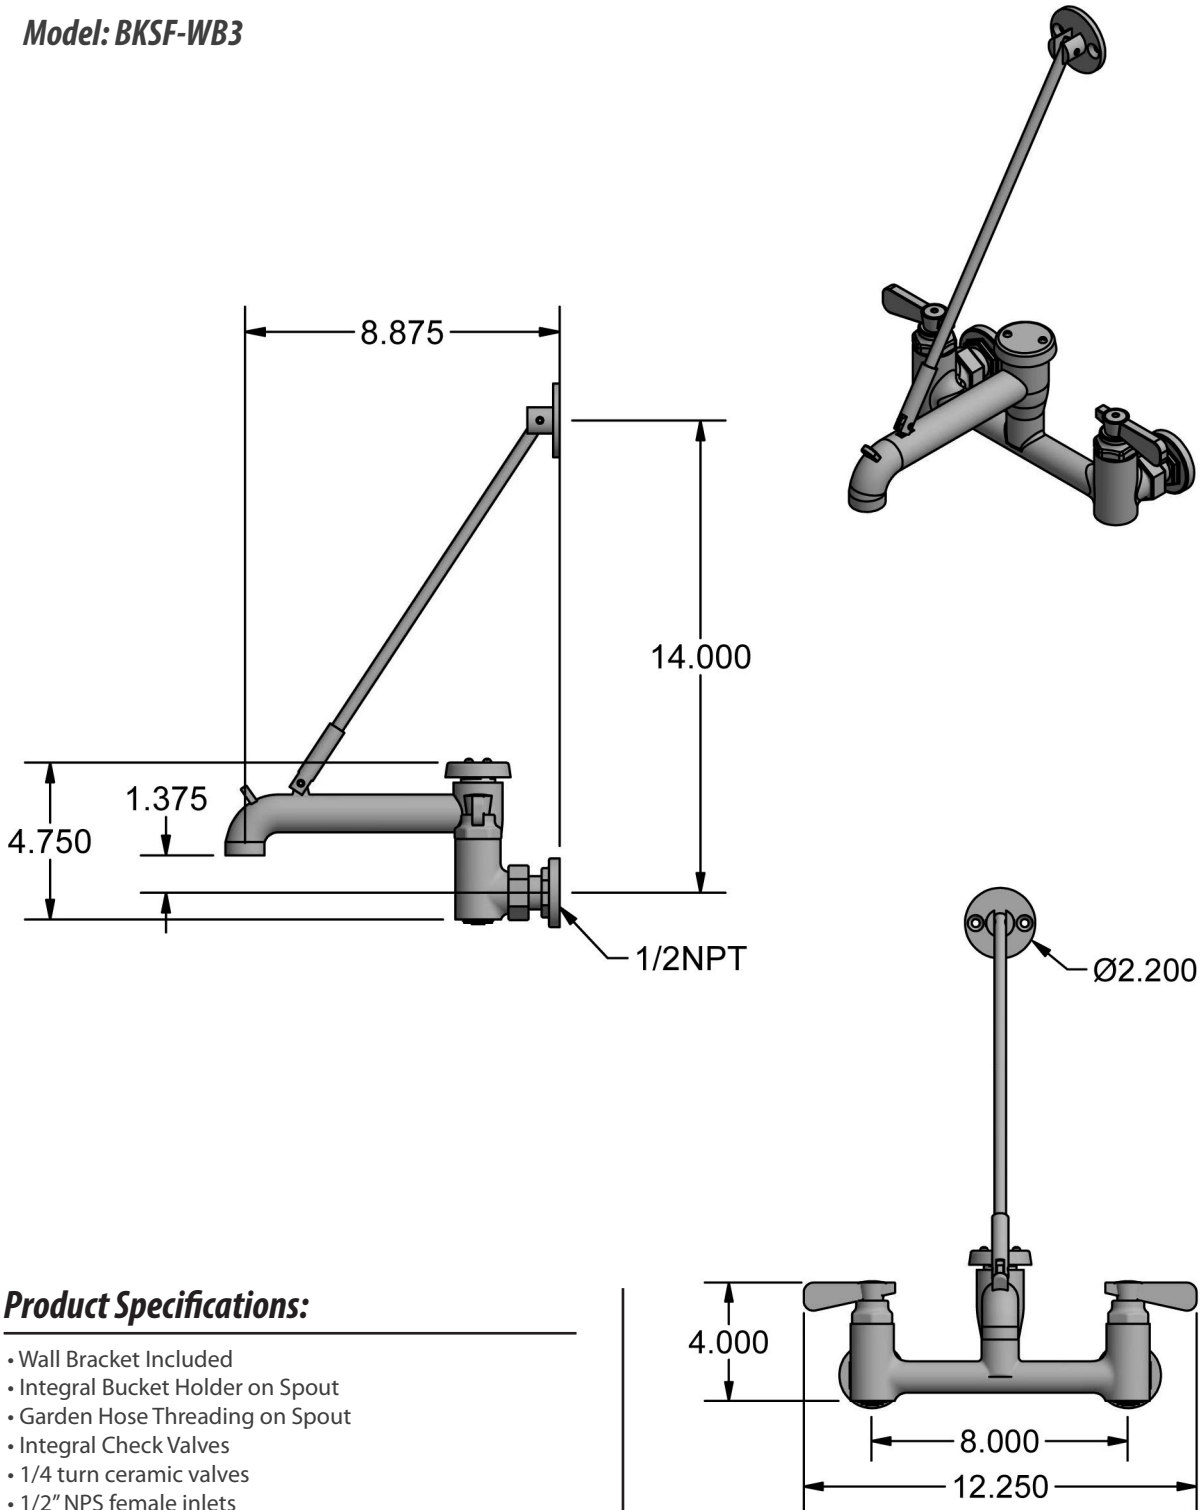

Service Faucet with Vacuum Breaker

Model: BKSF-WB3

Product Specifications:

- Wall Bracket Included
- Integral Bucket Holder on Spout
- Garden Hose Threading on Spout
- Integral Check Valves
- 1/4 turn ceramic valves
- 1/2" NPS female inlets
- 8" On Center Wall Mount

Features:

- Integral Vacuum Breaker

Service Faucet with Vacuum Breaker

Model: BKSF-WB3

Exploded Parts Detail:

Diagram #	Quantity	Part Number	Description
1	1	BKSF-WB3-XX	Faucet Body
2	2	BKF-SBH	Handle Assembly
3	2	BKF-BONNET	Valve Bonnet
4	2	BKF-(HV/CV)-G	Hot / Cold Valve
5	2	BKF-ESC	Escutcheon
6	1	BKSF-VBC	Vac Breaker Cap
7	1	BKSF-VBS	Plastic Vac Breaker Seal

Diagram #	Quantity	Part Number	Description
8	1	BKSF-WB3-PVBS	Plastic Vac Breaker
9	1	BKSF-VS	Wall Support Sleeve
10	2	BKSF-WSS	Vac Cap Screw
11	2	BKSF-VCS	Pin
12	1	BKSF-WB	Wall Bracket
13	1	BKSF-WB-R	Wall Support Rod